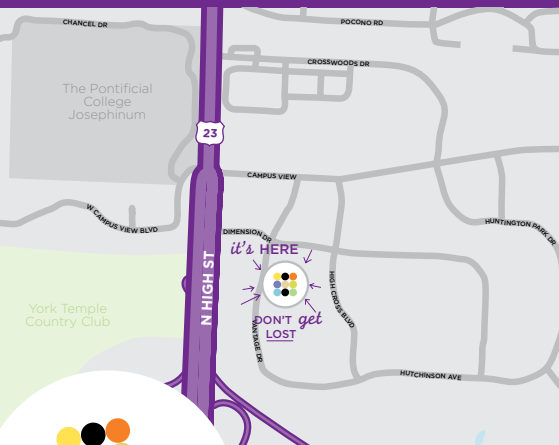

hyattplace.com

HYATT PLACE COLUMBUS/WORTHINGTON

7490 Vantage Drive
Columbus, OH 43235, USA
P 614 846 4355
F 614 846 4493
HyattPlaceColumbusWorthington.com

TRANSPORTATION

- From I-270 and Route 23 Interchange in Worthington: 2 min by car
- From Downtown Columbus, OH: 15 min by car
- From Port Columbus Intl Airport: 20 min by car

888 HYATT HP
(888 492 8847)